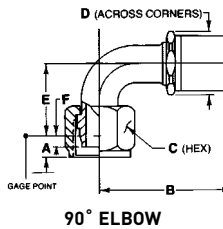

660 Series Flareless Fittings

Flareless Fittings - mates with AS33514 / AS4375 and AS33515 / AS4377

Hose	S/S Fitting	A REF	B MAX	C REF	D MAX	F REF GAGE PT	THREAD SIZE	MATERIAL WT (LB) REF
R157-4	Y40404-62	.320	1.32	.562	.56	.155	.4375-20	.07
R157-6	Y40406-62	.327	1.48	.688	.75	.164	.5625-18	.12
R157-8	Y40408-62	.368	1.85	.875	.87	.189	.7500-16	.18
R157-10	Y40410-62	.396	1.94	1.000	1.06	.201	.8750-14	.27
R157-12	Y40412-62	.421	2.11	1.250	1.31	.228	1.0625-12	.47
R157-16	Y40416-62	.425	2.37	1.500	1.63	.297	1.3125-12	.72

Flareless Fittings - mates with AS33514 / AS4375 and AS33515 / AS4377 (45° elbow)

Hose	S/S Fitting#	A REF	B MAX	C REF	D MAX	E NOM	F REF	THREAD SIZE	MATERIAL WT (LB) REF
R157-4	Y40504-62	.320	1.82	.562	.56	.419	.110	.4375-20	.08
R157-6	Y40506-62	.327	2.16	.688	.75	.544	.116	.5625-18	.13
R157-8	Y40508-62	.368	2.57	.875	.87	.602	.134	.7500-16	.23
R157-10	Y40510-62	.396	2.86	1.000	1.06	.735	.142	.8750-14	.31
R157-12	Y40512-62	.421	3.18	1.250	1.31	.735	.161	1.0625-12	.53
R157-16	Y40516-62	.425	3.64	1.500	1.63	.936	.210	1.3125-12	.84

Flareless Fittings - mates with AS33514 / AS4375 and AS33515 / AS4377 (90° elbow)

Hose	S/S Fitting#	A REF	B MAX	C REF	D MAX	E NOM	F REF	THREAD SIZE	MATERIAL WT (LB) REF
R157-4	Y40604-62	.320	1.46	.562	.56	.744	.155	.4375-20	.08
R157-6	Y40606-62	.327	1.79	.688	.75	.995	.164	.5625-18	.14
R157-8	Y40608-62	.368	2.20	.875	.87	1.149	.189	.7500-16	.24
R157-10	Y40610-62	.396	2.44	1.000	1.06	1.411	.201	.8750-14	.33
R157-12	Y40612-62	.421	2.84	1.250	1.31	1.485	.228	1.0625-12	.56
R157-16	Y40616-62	.425	3.41	1.500	1.63	1.914	.297	1.3125-12	.92