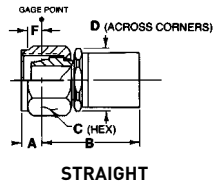

660 Series Flareless Fittings

Flareless Fittings - mates with AS33514 / AS4375 and AS33515 / AS4377

Hose	S/S Fitting	A REF	B MAX	C REF	D MAX	F REF GAGE PT	THREAD SIZE	MATERIAL WT (LB) REF
R157-4	Y40404-62	.320	1.32	.562	.56	.155	.4375-20	.07
R157-6	Y40406-62	.327	1.48	.688	.75	.164	.5625-18	.12
R157-8	Y40408-62	.368	1.85	.875	.87	.189	.7500-16	.18
R157-10	Y40410-62	.396	1.94	1.000	1.06	.201	.8750-14	.27
R157-12	Y40412-62	.421	2.11	1.250	1.31	.228	1.0625-12	.47
R157-16	Y40416-62	.425	2.37	1.500	1.63	.297	1.3125-12	.72

Flareless Fittings - mates with AS33514 / AS4375 and AS33515 / AS4377 (45° elbow)

Hose	S/S Fitting#	A REF	B MAX	C REF	D MAX	E NOM	F REF	THREAD SIZE	MATERIAL WT (LB) REF
R157-4	Y40504-62	.320	1.82	.562	.56	.419	.110	.4375-20	.08
R157-6	Y40506-62	.327	2.16	.688	.75	.544	.116	.5625-18	.13
R157-8	Y40508-62	.368	2.57	.875	.87	.602	.134	.7500-16	.23
R157-10	Y40510-62	.396	2.86	1.000	1.06	.735	.142	.8750-14	.31
R157-12	Y40512-62	.421	3.18	1.250	1.31	.735	.161	1.0625-12	.53
R157-16	Y40516-62	.425	3.64	1.500	1.63	.936	.210	1.3125-12	.84

Flareless Fittings - mates with AS33514 / AS4375 and AS33515 / AS4377 (90° elbow)

Hose	S/S Fitting#	A REF	B MAX	C REF	D MAX	E NOM	F REF	THREAD SIZE	MATERIAL WT (LB) REF
R157-4	Y40604-62	.320	1.46	.562	.56	.744	.155	.4375-20	.08
R157-6	Y40606-62	.327	1.79	.688	.75	.995	.164	.5625-18	.14
R157-8	Y40608-62	.368	2.20	.875	.87	1.149	.189	.7500-16	.24
R157-10	Y40610-62	.396	2.44	1.000	1.06	1.411	.201	.8750-14	.33
R157-12	Y40612-62	.421	2.84	1.250	1.31	1.485	.228	1.0625-12	.56
R157-16	Y40616-62	.425	3.41	1.500	1.63	1.914	.297	1.3125-12	.92