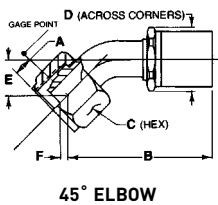

660 Series Flareless Fittings

Flareless Fittings - mates with AS33514 / AS4375 and AS33515 / AS4377

Hose	S/S Fitting	A REF	B MAX	C REF	D MAX	F REF GAGE PT	THREAD SIZE	MATERIAL WT (LB) REF
R157-4	Y40404-62	.320	1.32	.562	.56	.155	.4375-20	.07
R157-6	Y40406-62	.327	1.48	.688	.75	.164	.5625-18	.12
R157-8	Y40408-62	.368	1.85	.875	.87	.189	.7500-16	.18
R157-10	Y40410-62	.396	1.94	1.000	1.06	.201	.8750-14	.27
R157-12	Y40412-62	.421	2.11	1.250	1.31	.228	1.0625-12	.47
R157-16	Y40416-62	.425	2.37	1.500	1.63	.297	1.3125-12	.72

Flareless Fittings - mates with AS33514 / AS4375 and AS33515 / AS4377 (45° elbow)

Hose	S/S Fitting#	A REF	B MAX	C REF	D MAX	E NOM	F REF	THREAD SIZE	MATERIAL WT (LB) REF
R157-4	Y40504-62	.320	1.82	.562	.56	.419	.110	.4375-20	.08
R157-6	Y40506-62	.327	2.16	.688	.75	.544	.116	.5625-18	.13
R157-8	Y40508-62	.368	2.57	.875	.87	.602	.134	.7500-16	.23
R157-10	Y40510-62	.396	2.86	1.000	1.06	.735	.142	.8750-14	.31
R157-12	Y40512-62	.421	3.18	1.250	1.31	.735	.161	1.0625-12	.53
R157-16	Y40516-62	.425	3.64	1.500	1.63	.936	.210	1.3125-12	.84

Flareless Fittings - mates with AS33514 / AS4375 and AS33515 / AS4377 (90° elbow)

Hose	S/S Fitting#	A REF	B MAX	C REF	D MAX	E NOM	F REF	THREAD SIZE	MATERIAL WT (LB) REF
R157-4	Y40604-62	.320	1.46	.562	.56	.744	.155	.4375-20	.08
R157-6	Y40606-62	.327	1.79	.688	.75	.995	.164	.5625-18	.14
R157-8	Y40608-62	.368	2.20	.875	.87	1.149	.189	.7500-16	.24
R157-10	Y40610-62	.396	2.44	1.000	1.06	1.411	.201	.8750-14	.33
R157-12	Y40612-62	.421	2.84	1.250	1.31	1.485	.228	1.0625-12	.56
R157-16	Y40616-62	.425	3.41	1.500	1.63	1.914	.297	1.3125-12	.92

Unless otherwise specified, all dimensions are in inches.